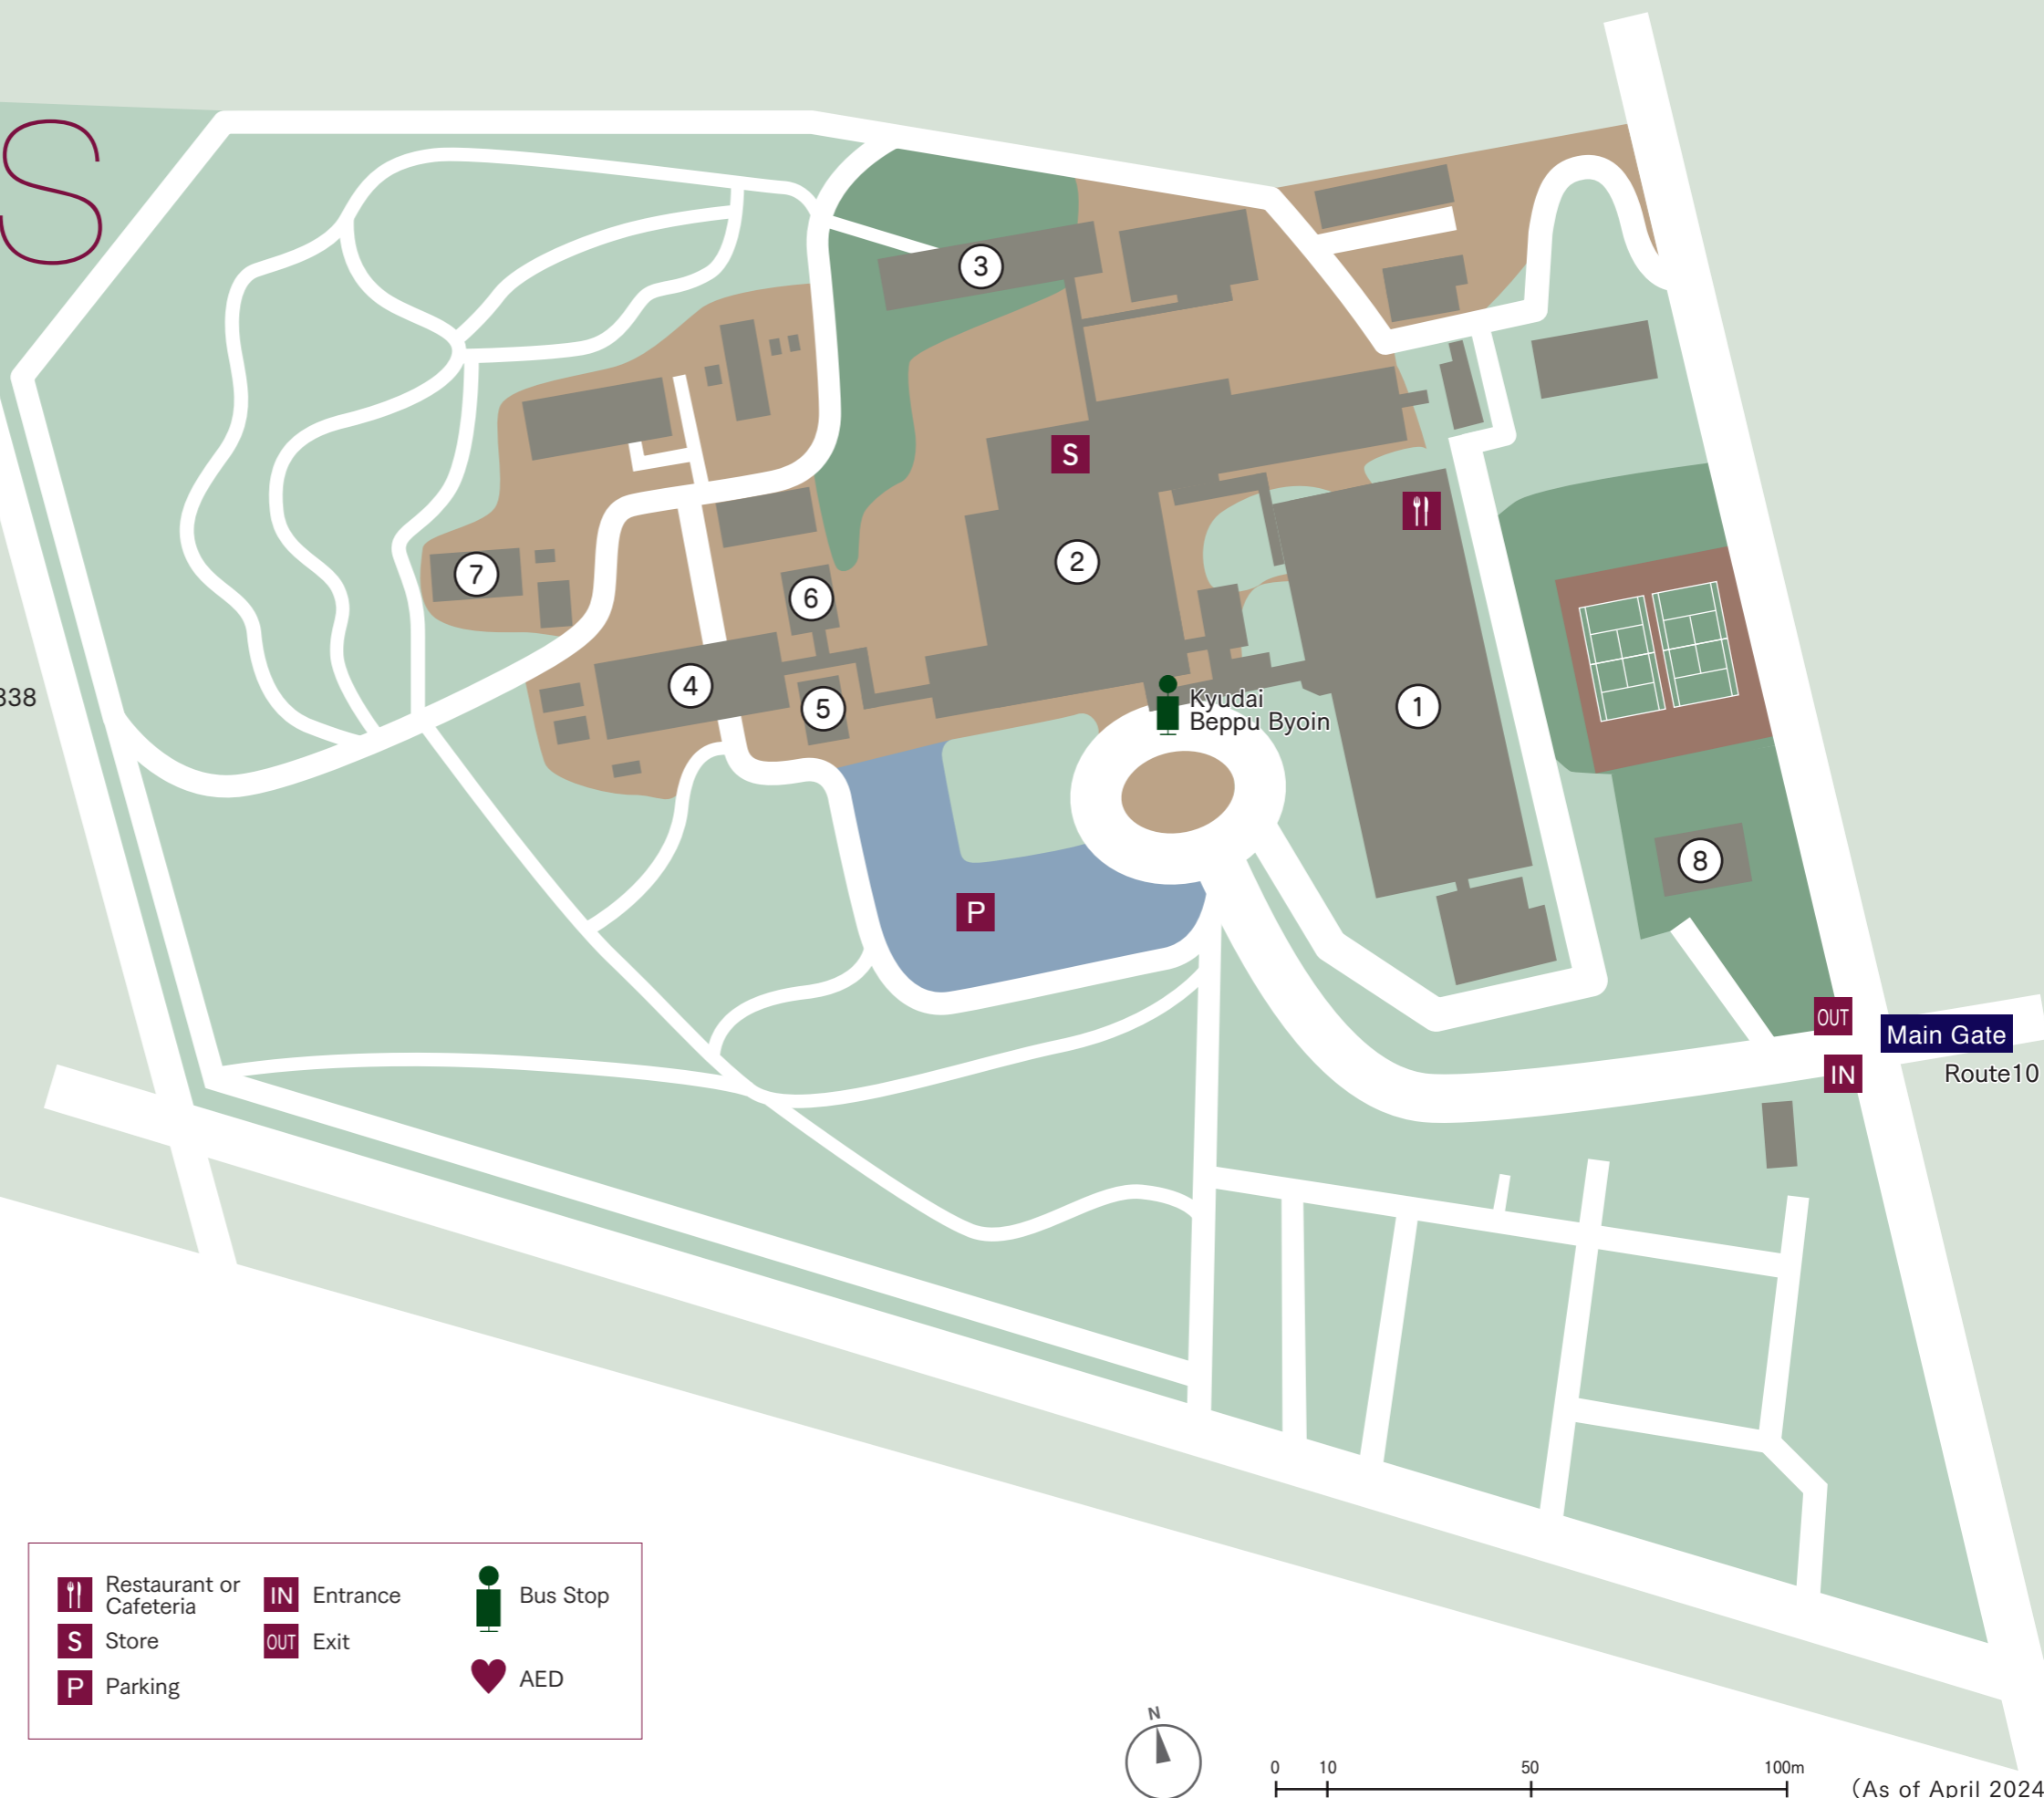

BEPPU CAMPUS MAP

KYUSHU UNIVERSITY

BEPPU CAMPUS

4546 Tsurumihara Tsurumi Beppu, Oita, Japan 874-0838

- ① Building A ♥
- ② Building B
- ③ Rehabilitation Building ♥
- ④ Research Building
- ⑤ Audiovisual Hall
- ⑥ Library
- ⑦ Biomedical Experiment Institute
- ⑧ Kun Kou Dormitory

Automated External Defibrillator (AED) Locations

- ① Building A / 1st Floor, 3rd Floor
- ③ Rehabilitation Building / 1st Floor

Restaurant or Cafeteria	Entrance	Bus Stop
Store	Exit	AED
Parking		

(As of April 2024)